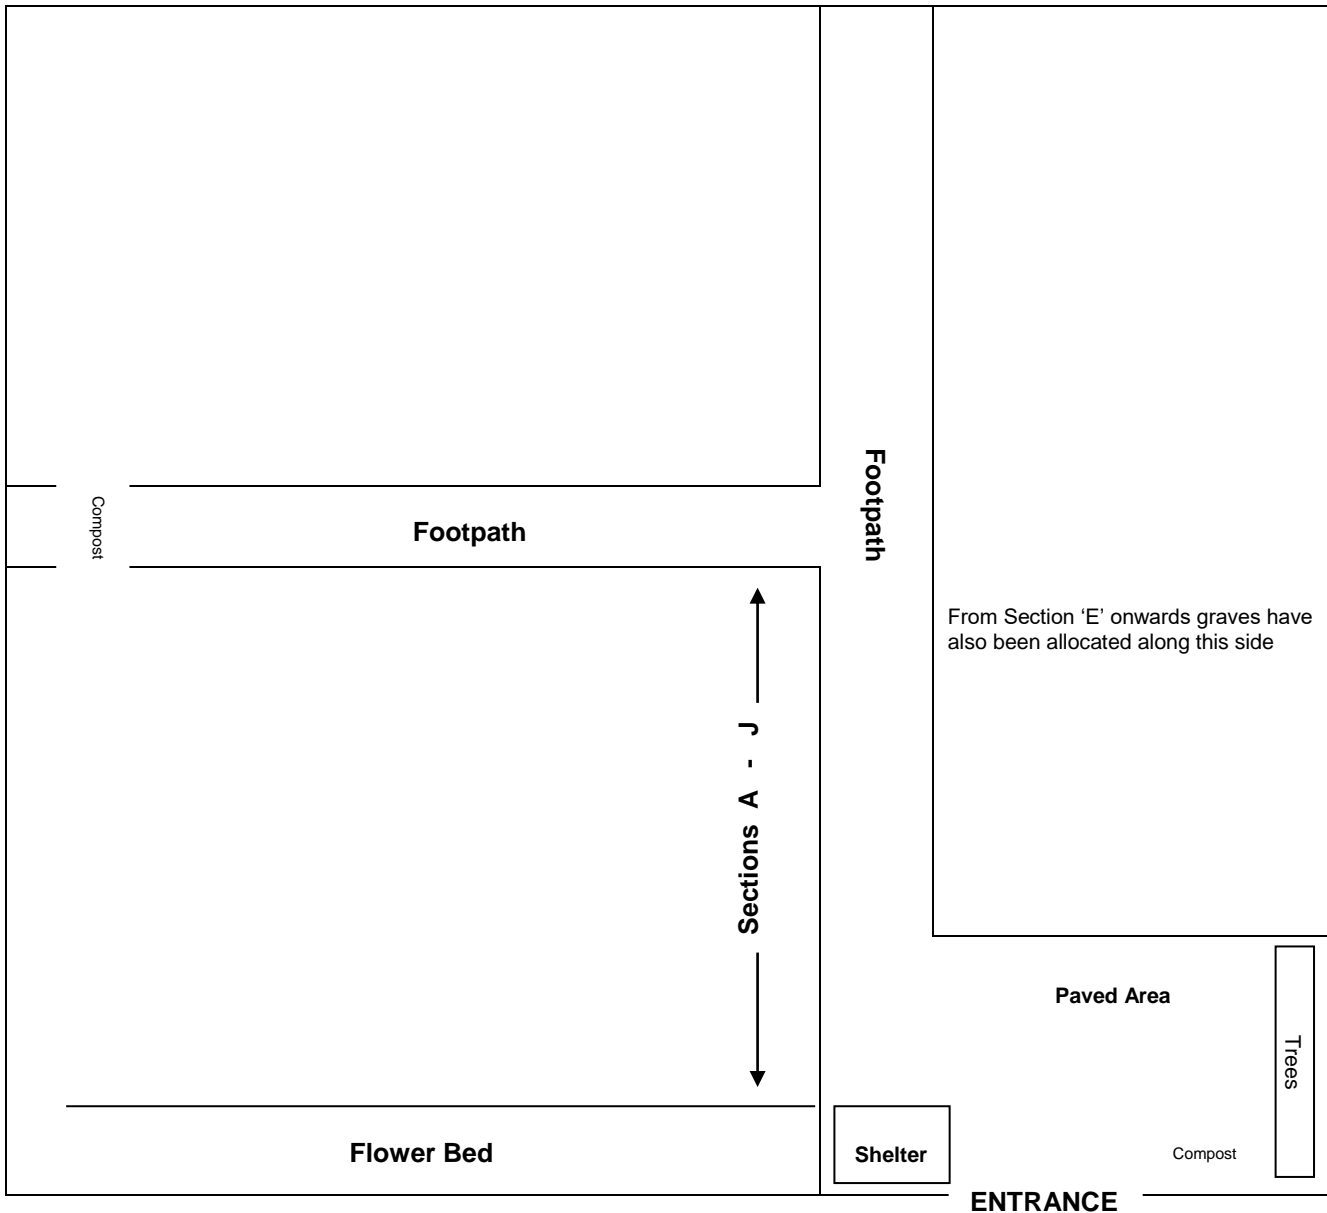

# Cemetery Extension

Every Section starts with Grave Number 1 from the Path.

---

---

## Guidance to help the location of Graves in the original part of the Cemetery

Most Sections are situated on the left and the right hand side of the footpath.

### Left Side of the Cemetery

Plot Numbers start with Number 1 from the wall to approx. number 37 to the centre trees in the middle area

### Right side of the Cemetery

Plot Numbers start with Number 1 from centre trees in the middle area to approx. number 30 near the wall.