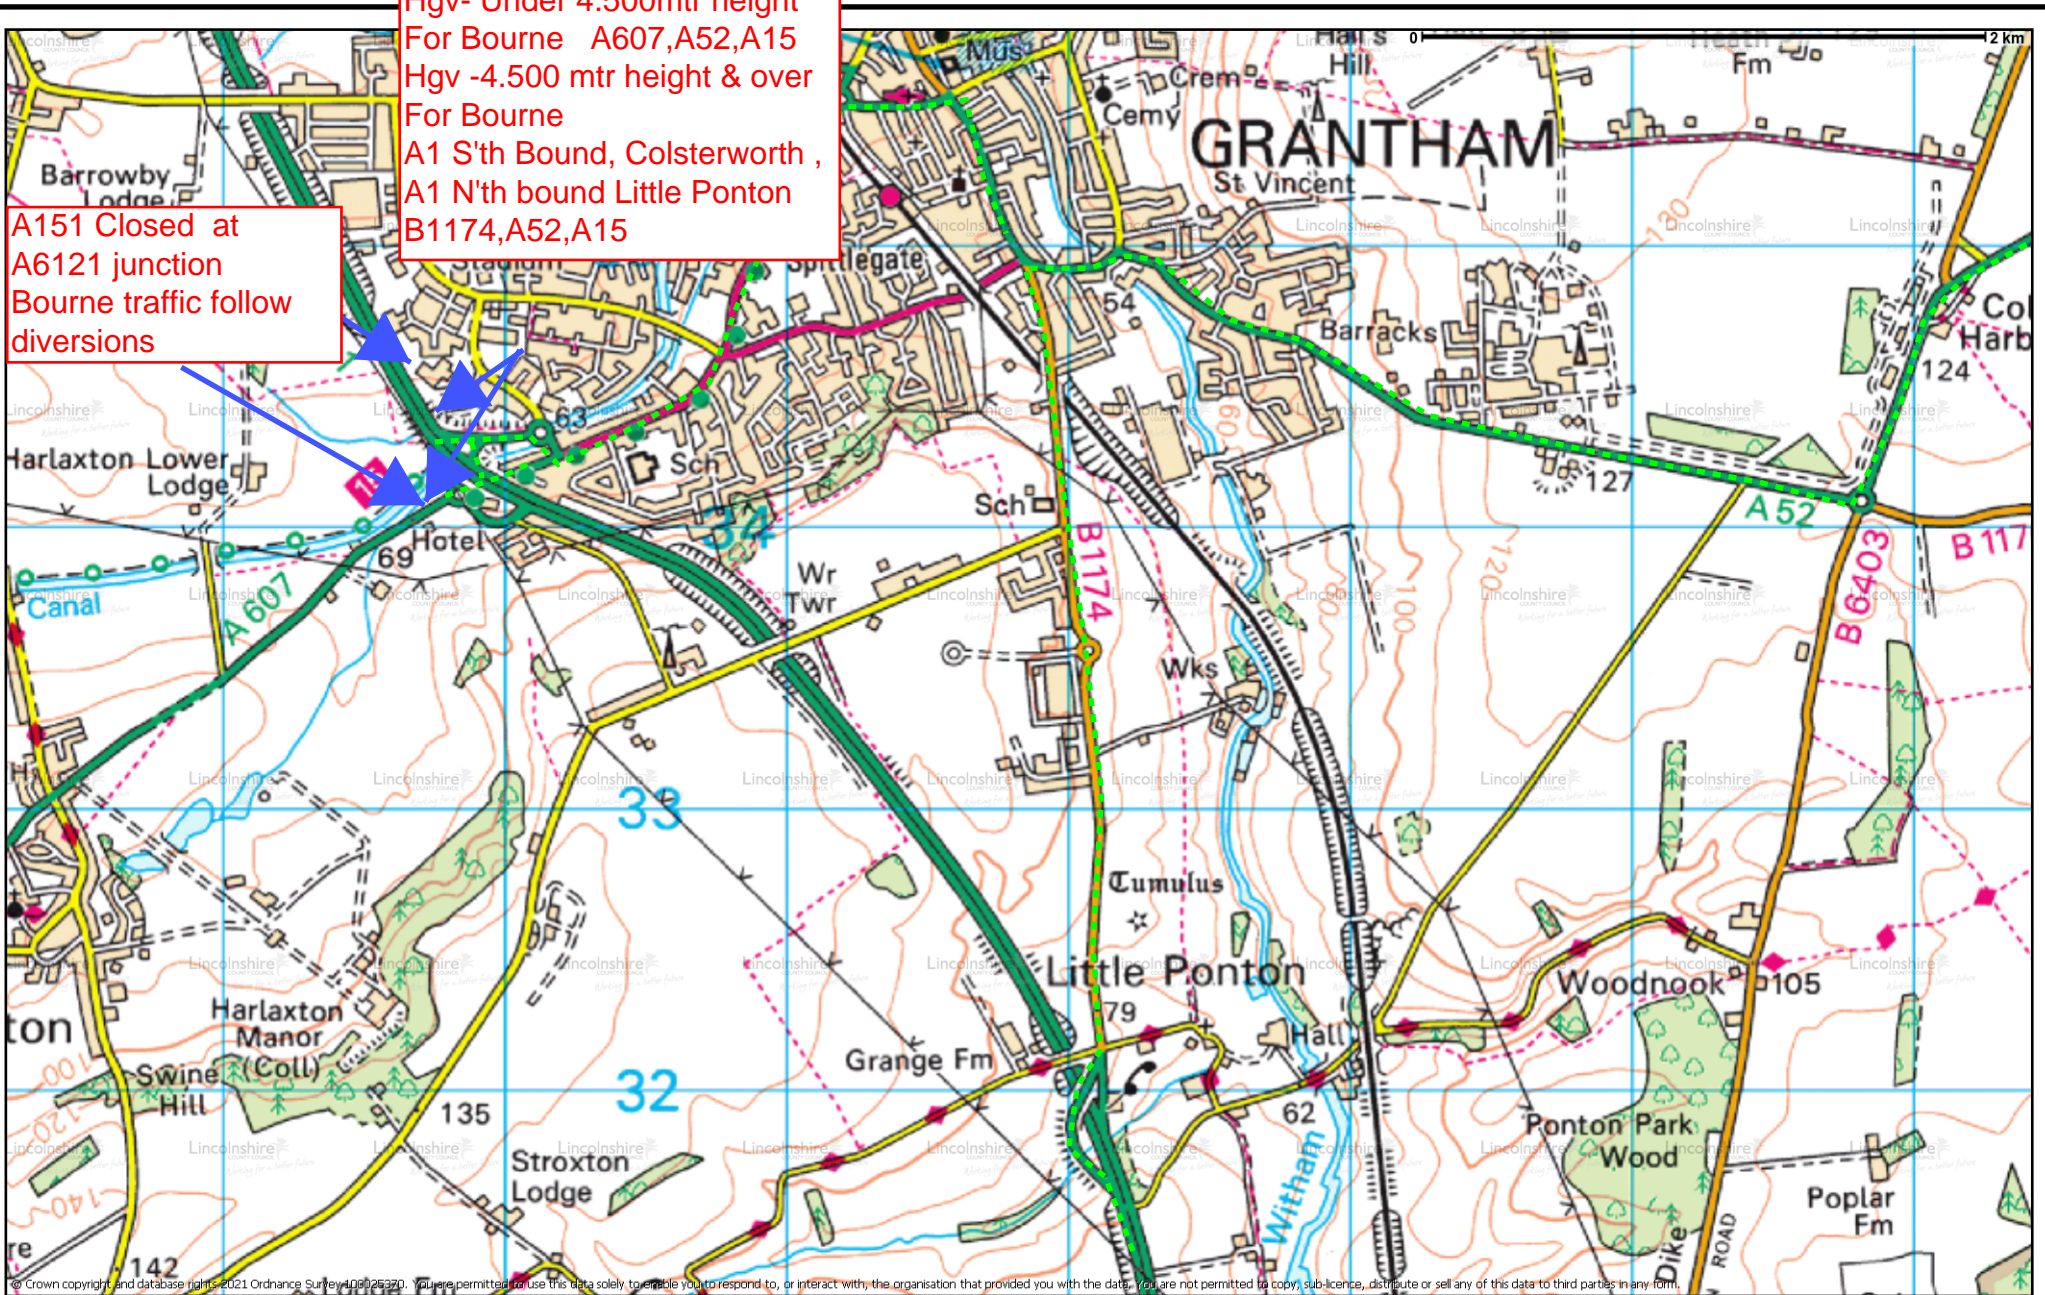

gateman r/c

Each of the above signs will have diversion route signing along side them

Road ahead closed - No access to Bourne via A151

© Crown copyright and database rights 2021 Ordnance Survey 100025370. You are permitted to use this data solely to enable you to respond to, or interact with, the organisation that provided you with the data. You are not permitted to copy, sub-licence, distribute or sell any of this data to third parties in any form.

Scale 1:26869

A151 rc

Hgv- Under 4.500mtr height
 For Bourne A607,A52,A15
 Hgv -4.500 mtr height & over
 For Bourne
 A1 S'th Bound, Colsterworth ,
 A1 N'th bound Little Ponton
 B1174,A52,A15

A151 Closed at
 A6121 junction
 Bourne traffic follow
 diversions

Scale 1:26869

A151 rc 3

© Crown copyright and database rights 2021 Ordnance Survey 100025370. You are permitted to use this data solely to enable you to respond to, or interact with, the organisation that provided you with the data. You are not permitted to copy, sub-licence, distribute or sell any of this data to third parties in any form.