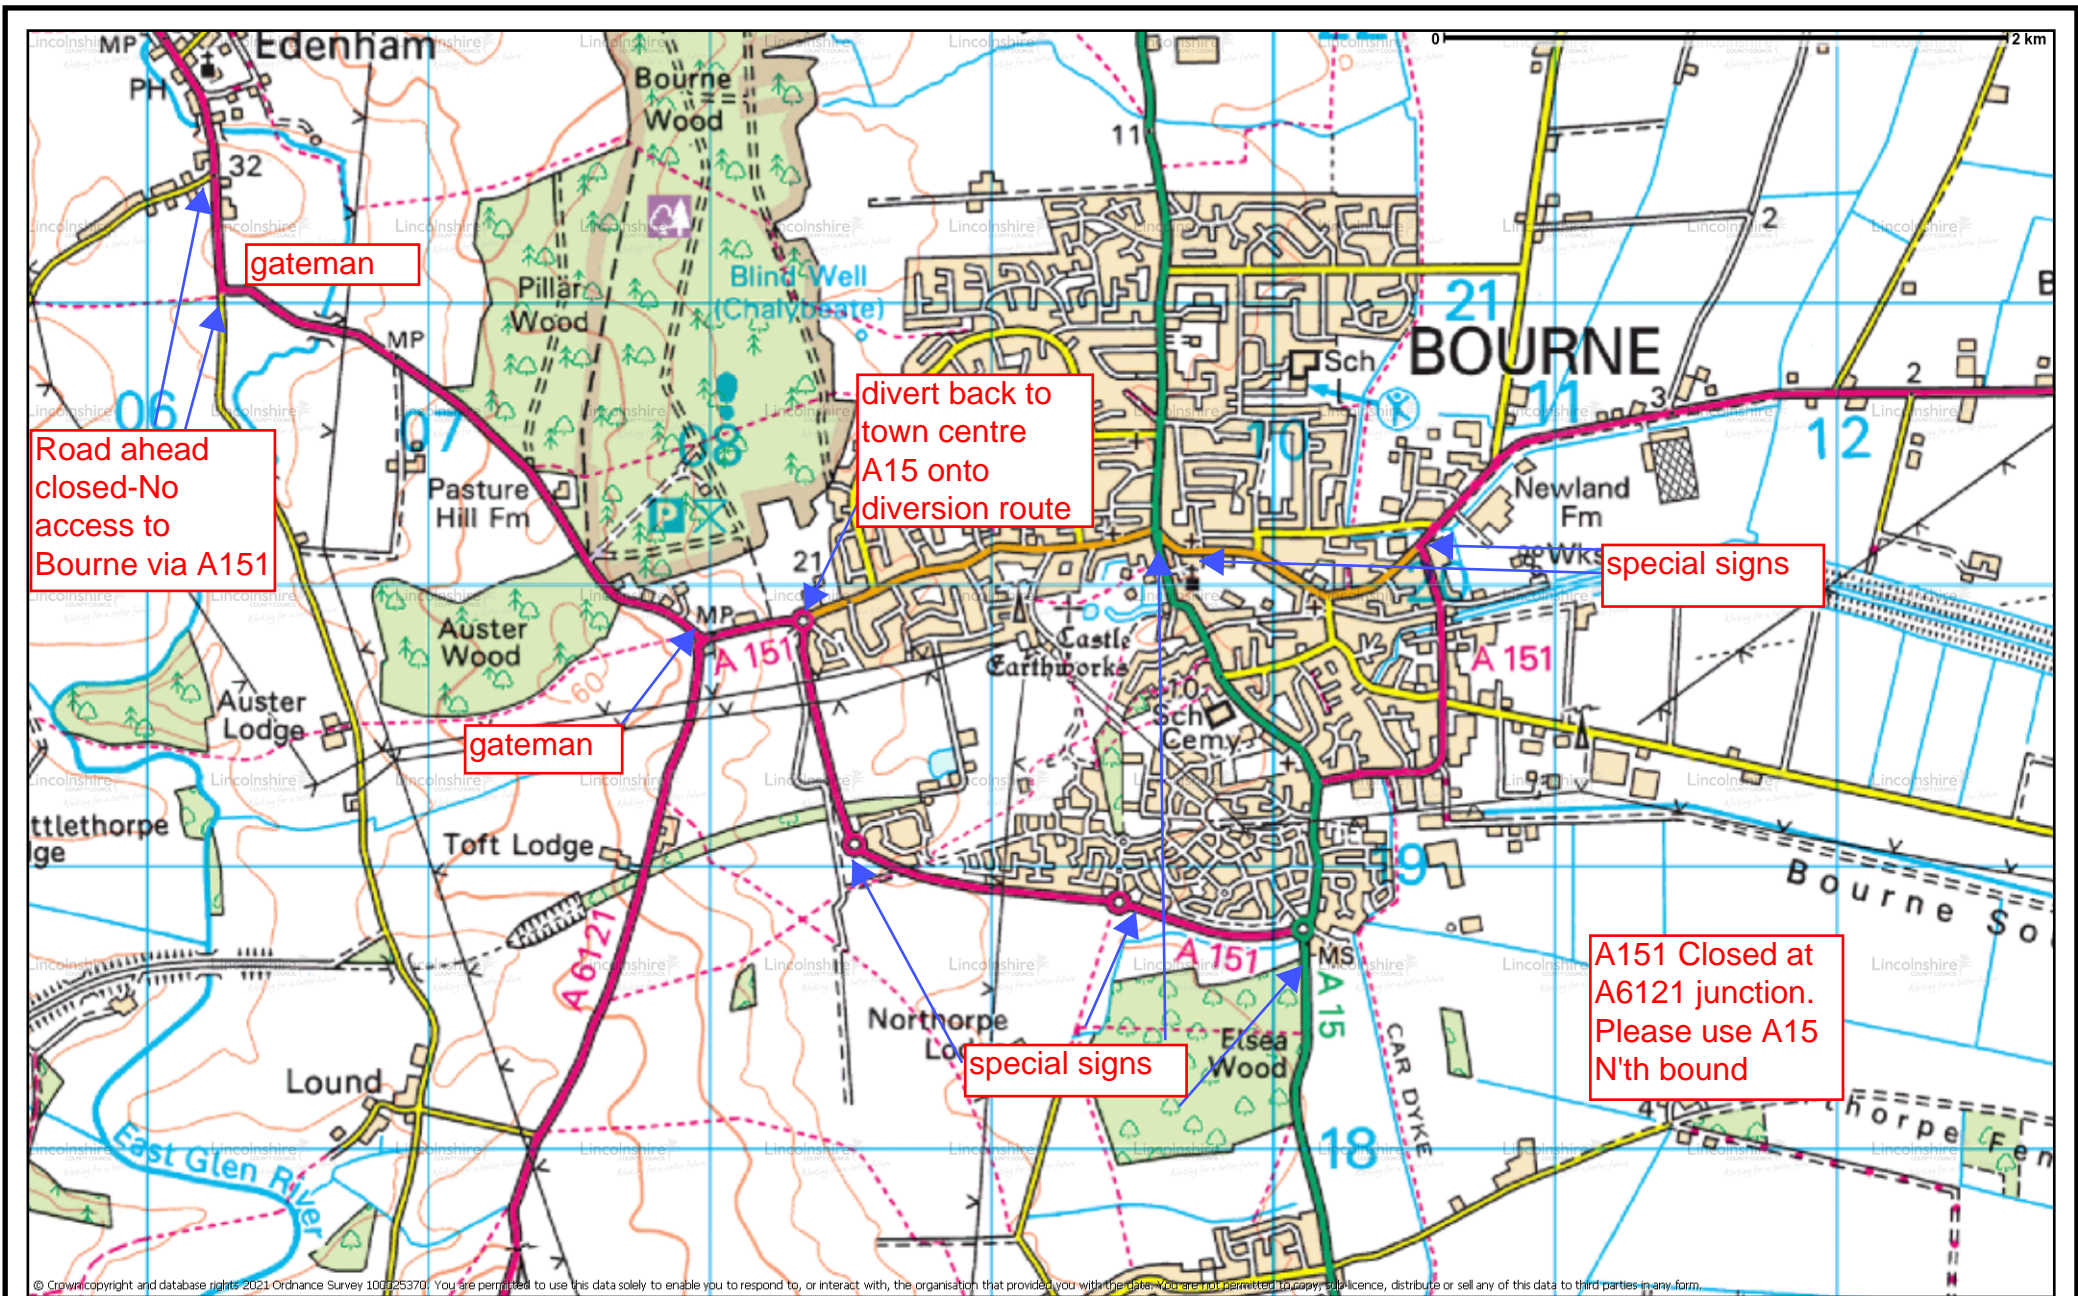

© Crown copyright and database rights 2021 Ordnance Survey 100025370. You are permitted to use this data solely to enable you to respond to, or interact with, the organisation that provided you with the data. You are not permitted to copy, sub-licence, distribute or sell any of this data to third parties in any form.

Scale 1:26869

A151 rc