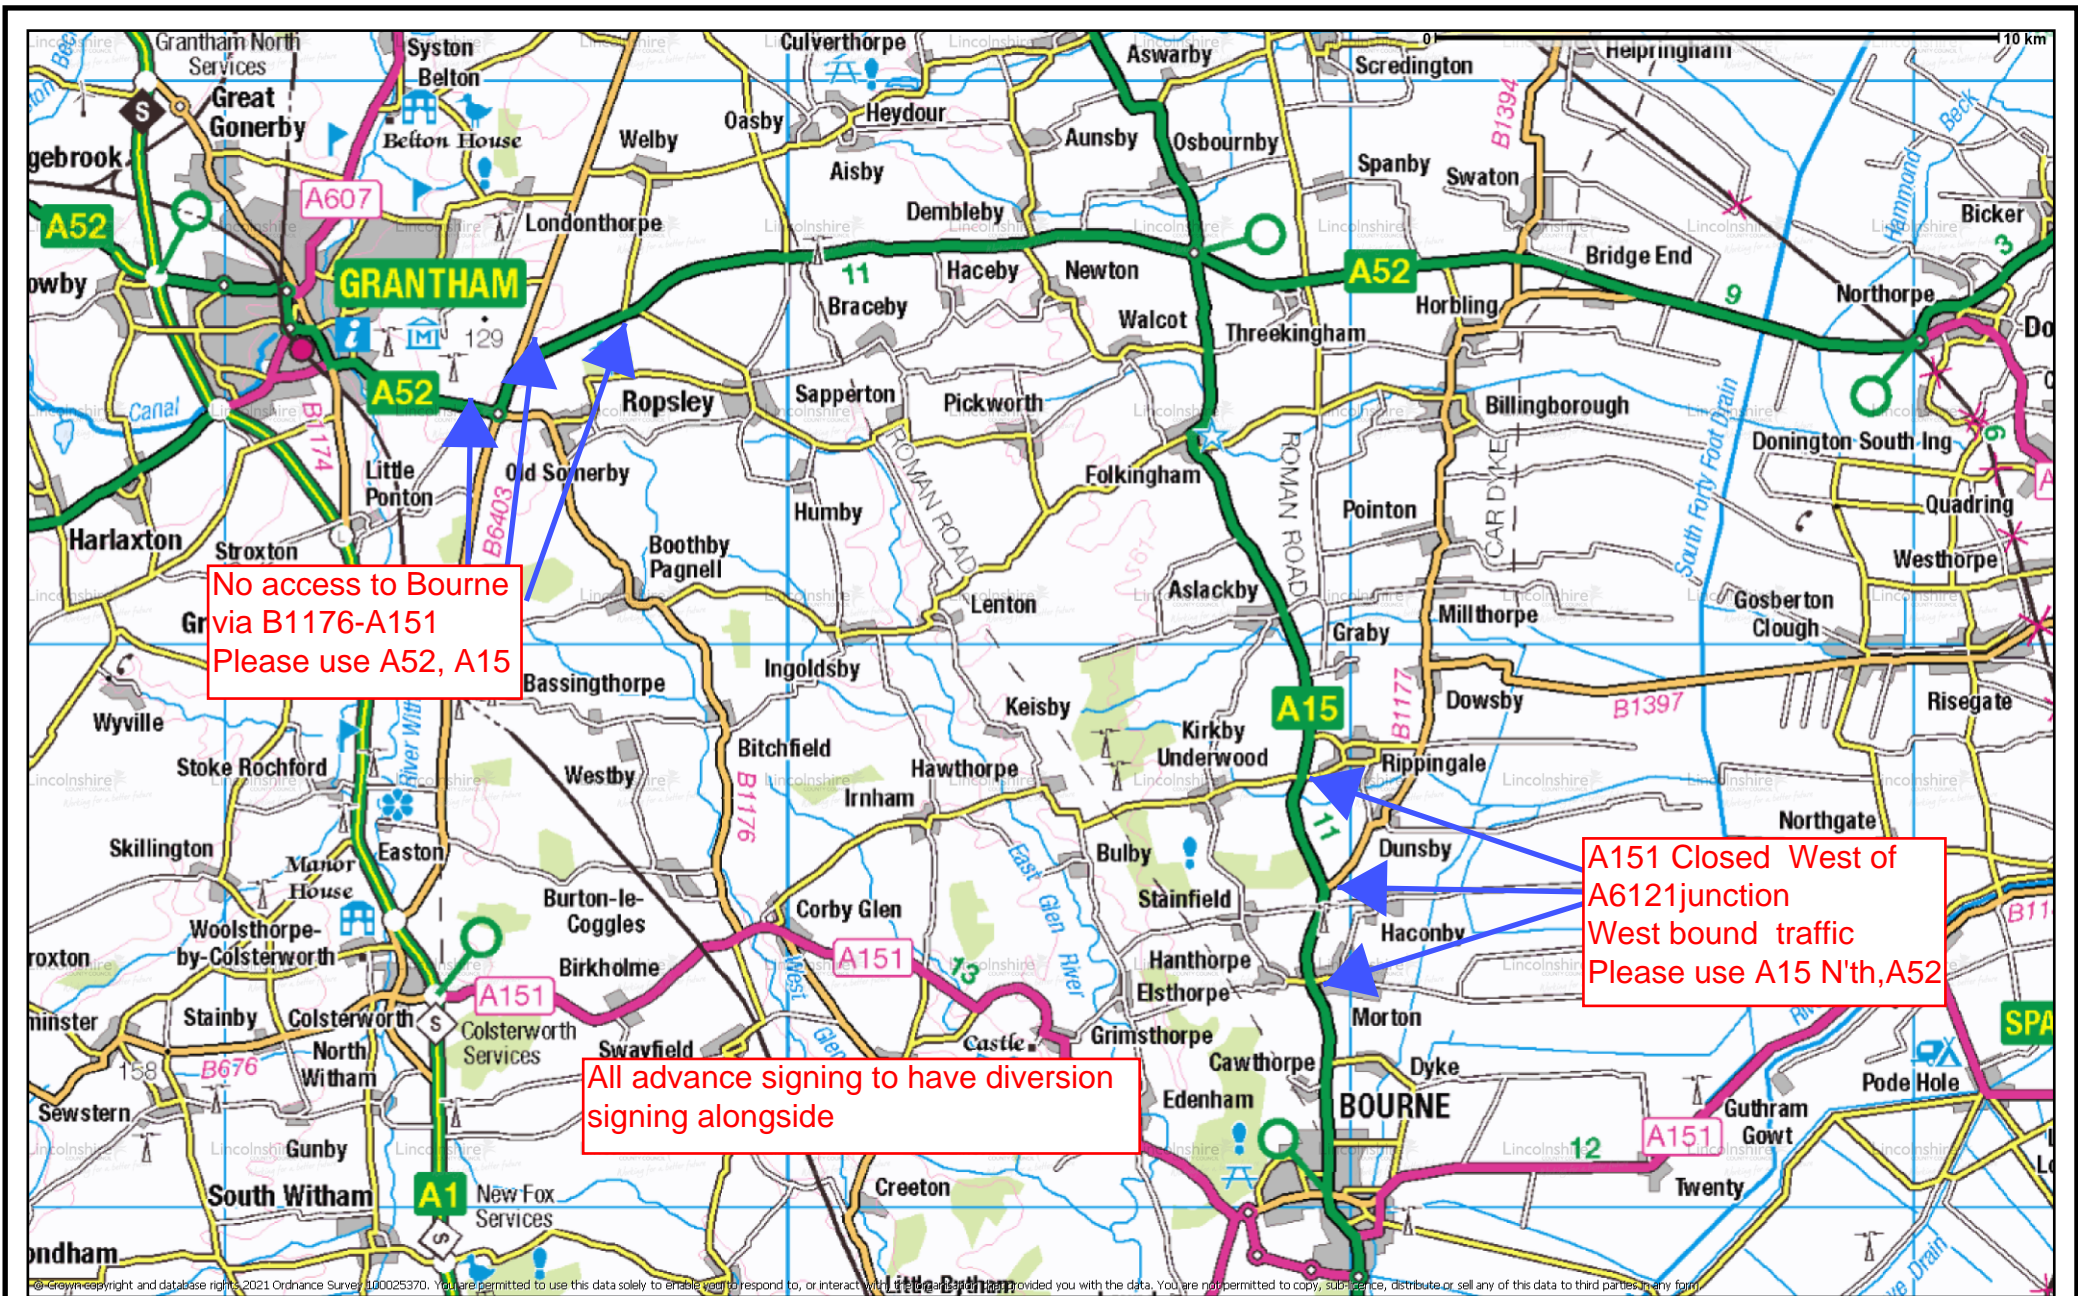

© Crown copyright and database rights 2021 Ordnance Survey 100025370. You are permitted to use this data solely to enable you to respond to, or interact with, the organisation that provided you with the data. You are not permitted to copy, sub-licence, distribute or sell any of this data to third parties in any form.

Scale 1:134343

A151 rc 4

Lincolnshire
COUNTY COUNCIL
Working for a better future